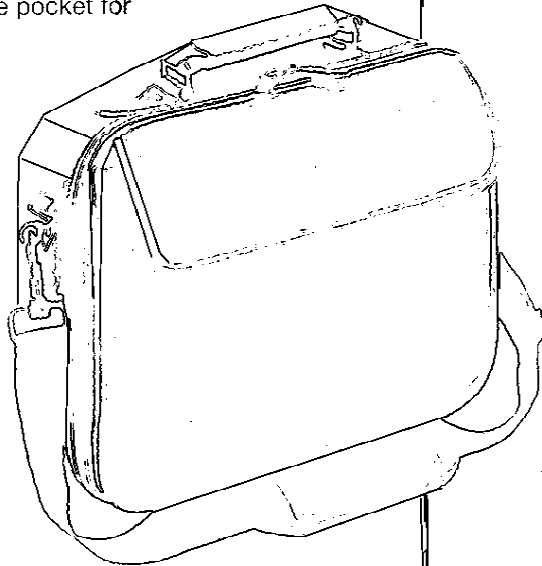

## The Targus Digital Camera Cases

have been designed to be the ideal way to carry your digital camera and accessories. These cases utilize a series of adjustable, self-adhering foam padded dividers that enable you to create customized compartments to hold your digital camera, table top tripod, lenses, filters and power pack. All these are kept in place by a cover with a self-locking tab.

Adjustable Dividers make this the perfect case for portable drives.

There are also pockets specifically designed to hold PC/Memory cards, 3.5" disks, pens/pencils, business cards, manuals and even a separate pocket for CD software.

## Features

- Reinforced Handle Riveted to Case
- Dual Pull, Self-Healing Nylon Zippers
- Exterior Accessory Pocket with Self-Closing Flap on models DC02 & DC03
- Detachable Shoulder Strap with Cushioned Pad and Steel Fittings
- File Pocket with Compartment for CD Software
- Business Card Holder
- PC/Memory Card Pocket with Secured Flap
- Disk Pocket with Secured Flap (holds up to 4-3.5" disks)
- Pen/Pencil Holders