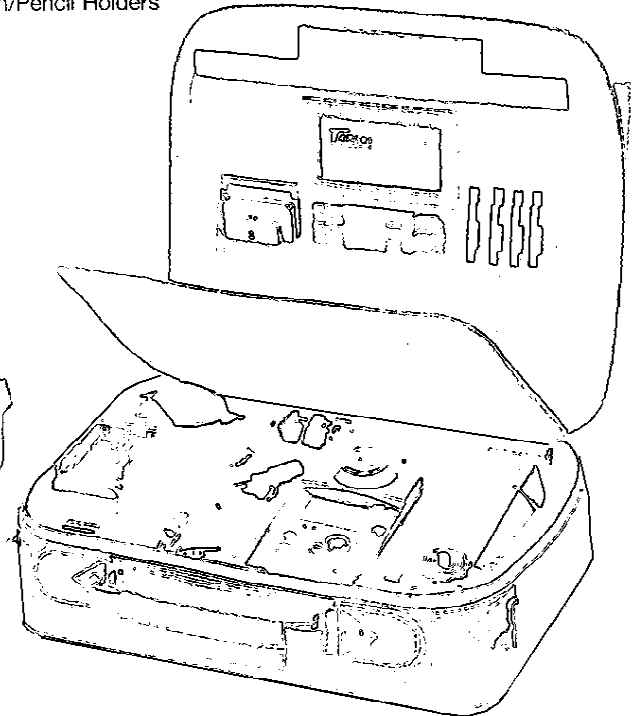

## The Targus Digital Camera Cases

have been designed to be the ideal way to carry your digital camera and accessories. These cases utilize a series of adjustable, self-adhering foam padded dividers that enable you to create customized compartments to hold your digital camera, table top tripod, lenses, filters and power pack. All these are kept in place by a cover with a self-locking tab.

Adjustable Dividers make this the perfect case for portable drives.

There are also pockets specifically designed to hold PC/Memory cards, 3.5" disks, pens/pencils, business cards, manuals and even a separate pocket for CD software.

## Features

- Reinforced Handle Riveted to Case
- Dual Pull, Self-Healing Nylon Zippers
- Exterior Accessory Pocket with Self-Closing Flap on models DC02 & DC03
- Detachable Shoulder Strap with Cushioned Pad and Steel Fittings
- File Pocket with Compartment for CD Software
- Business Card Holder
- PC/Memory Card Pocket with Secured Flap
- Disk Pocket with Secured Flap (holds up to 4-3.5" disks)
- Pen/Pencil Holders